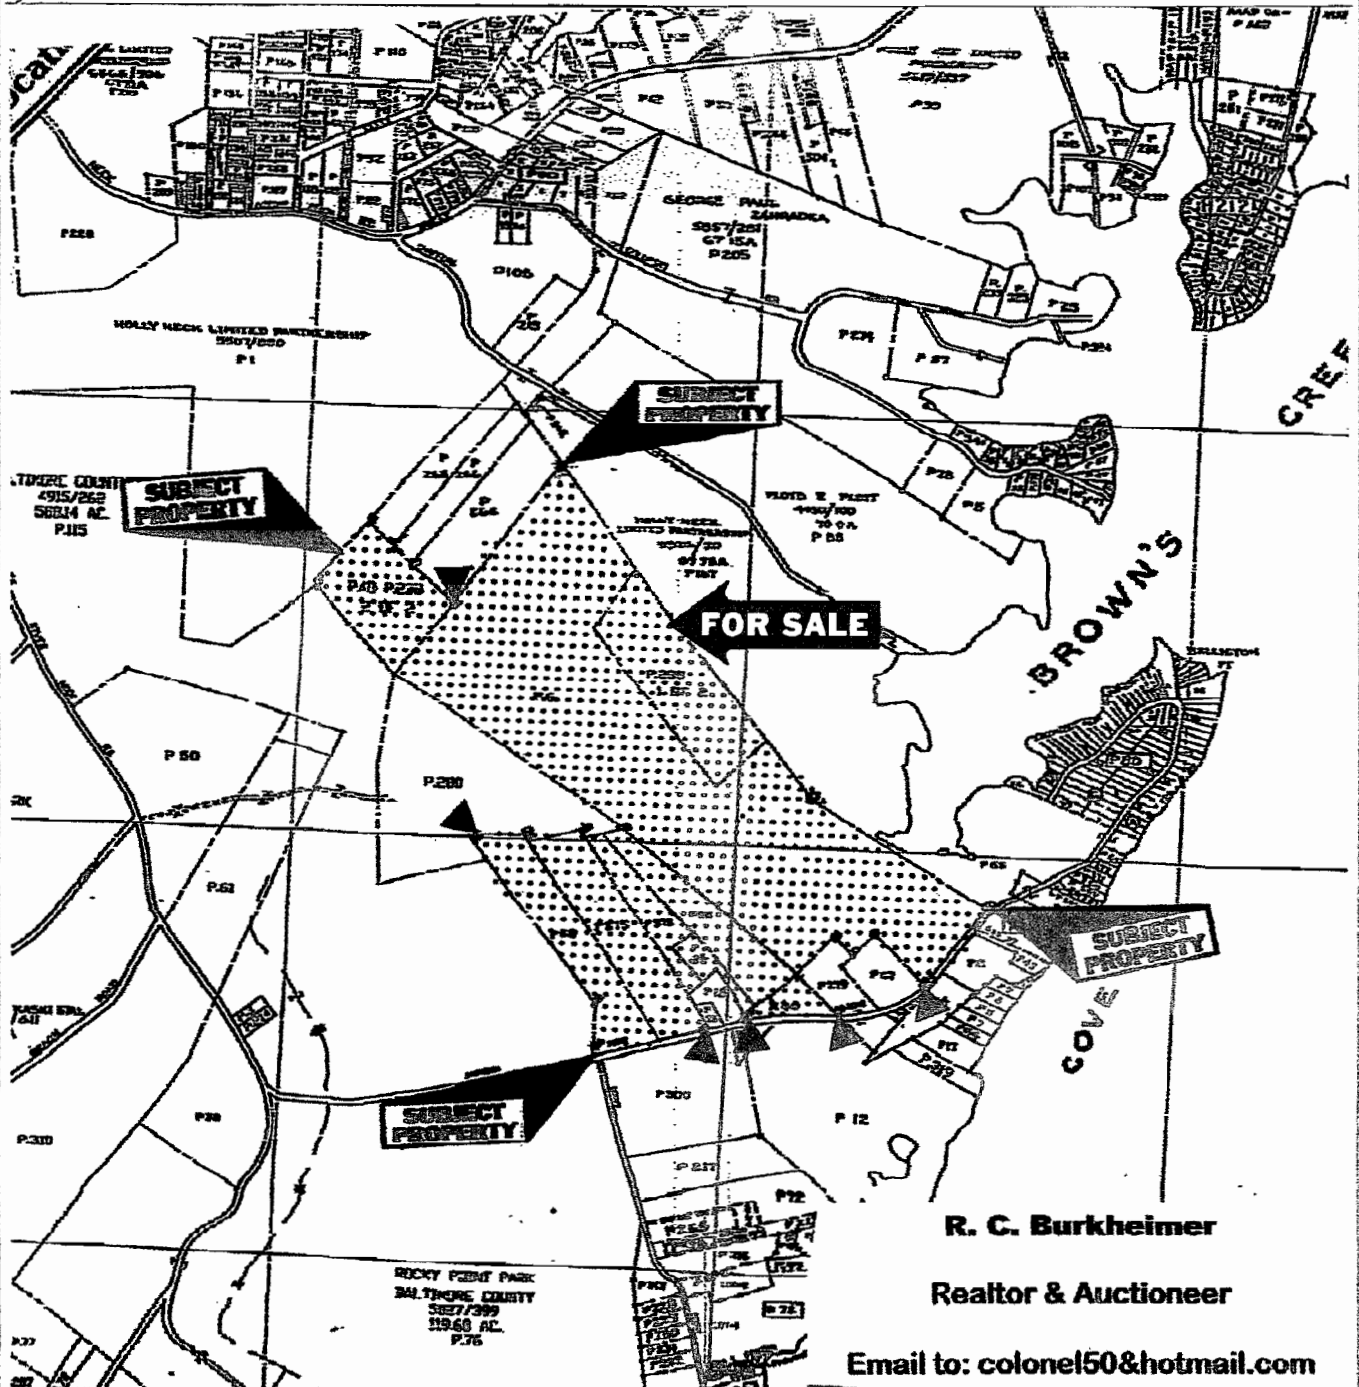

160.31 Acres +/- White House Farm Road
Barrison Point Road, Baltimore County

Near Rocky Point Park & Golf Course
Consisting of Eight (8) Parcels as shown on Tax Map Number 105

Residential Zoning - Water & Sewer

TOTAL ACRES

6	White House Farm Road	96 Acres
68	East Rocky Point Road	11.22 Acres
83	2144 Barrison Point Road - House	7.70 Acres
84	Barrison Point	1.50 Acres
273	Barrison Point	4.39 Acres
275	Barrison Point	11.50 Acres
40	Barrison Point	3.00 Acres
238	1320 S. Holly Neck Road - Back River	25.00 Acres